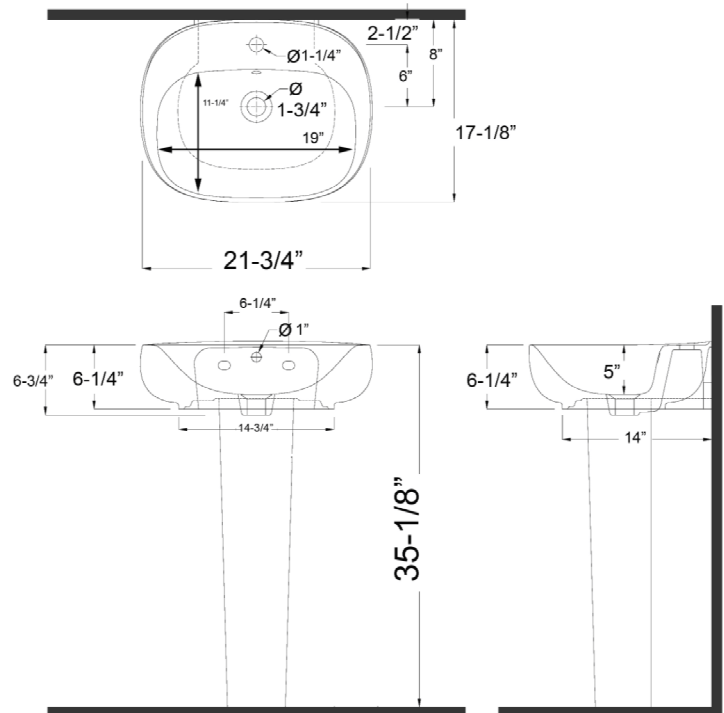

ILLUSION 21-5/8" PEDESTAL LAVATORY

Cat. No.
3-721WH

Faucet not included

W: 21-3/4"
D: 17-1/8"
H: 35-1/8"

Column Dimensions

Length from wall to back of column: 6-3/4"
Top of column: 6-1/4" x 7"
Bottom of column: 5-1/4" x 6"
Column height: 29-1/4"

Interior Dimensions:

Basin Interior: 19" x 11-1/4"
Basin Depth: 5"
Water depth to overflow: 2-3/4"
Back of basin to center of faucet: 2-1/2"
Back of basin to center of drain: 8"
Mount bolts height: 32-7/8"
Mount holes cc: 6-1/4"
Faucet and spout holes: 1-1/4"
Drain hole: 1-3/4"
Flange: 3" W x 5" D x 1/2" H

Features:

- ▶ Made of Vitreous China
- ▶ Available pre-drilled for single hole (3-721WH), 4" centerset (3-724WH)
- ▶ Pre-drilled overflow
- ▶ Back of column is open
- ▶ Bottom of column is open
- ▶ Use with grid drain 5600 or 57080 (NOT INCLUDED)
- ▶ Mounting hardware included (T801A)

Colors:

White

Dimensions of fixture are nominal and may vary within the range of tolerances established by ASME Standard A112.19.2.2018. Dimensions and specifications subject to change without notice.