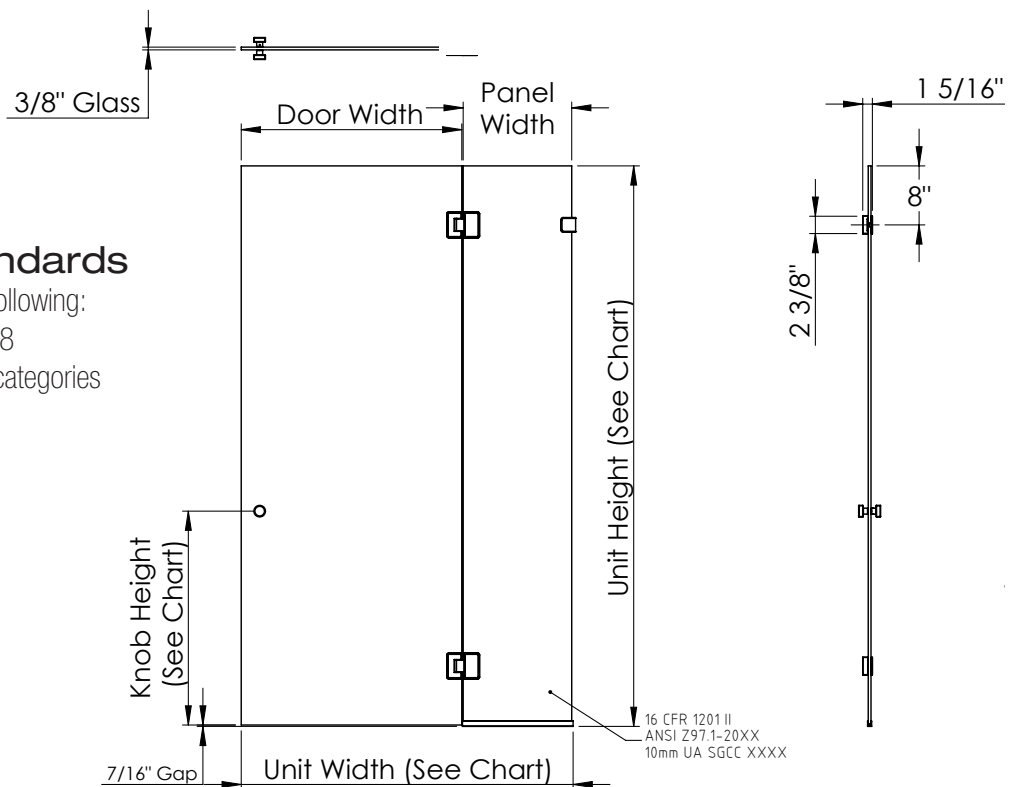

CELESTA FIXED & GLASS TO GLASS HINGED SHOWER SCREEN

Luxury Stationary & Swing Panels

CELA-930

Features

- Celesta Stationary Panel with Glass to Glass Hinged Panel shower screen
- Two Celesta hinges and a back-to-back knob
- 3/8" (10 mm) thick tempered Clear glass
- Anodized aluminum hardware prevents rusting or corrosion
- Available in two heights and three widths

3/8" Glass Options

- Clear (CL)
- AquaGlideXP Clear (XP)

Finish Options

- Chrome (SV)
- Brushed Nickel (BN)
- Oil Rubbed Bronze (OR)

Applicable Codes/Standards

Specified model meets or exceeds the following:

GLASS SIZING CHART					
				Glass Size (Inches) / Weight (lbs)	
Unit Height	Opening Width	Unit Size	Knob Height	Door	Panel*
60" For Tub	60"	45" X 60"	21"	30" X 59 9/16" - (63.29 lbs)	14 5/8" X 59 13/16" - (30.98 lbs)
76" For Shower	48"	36" X 76"	37"	24" X 75 9/16" - (64.23 lbs)	11 5/8" X 75 13/16" - (31.21 lbs)
	60"	45" X 76"	37"	30" X 75 9/16" - (80.29 lbs)	14 5/8" X 75 13/16" - (39.27 lbs)
	72"	54" X 76"	37"	36" X 75 9/16" - (96.34 lbs)	23 5/8" X 75 13/16" - (63.43 lbs)
*Panel requires support bar					