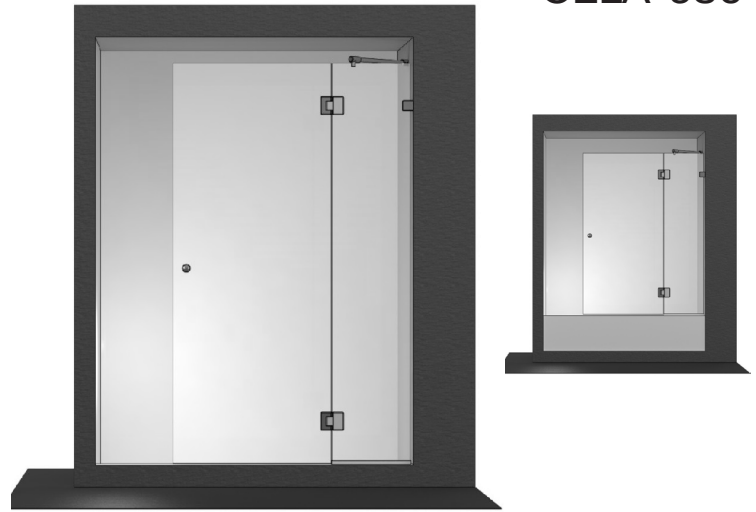

CELESTA FIXED & GLASS TO GLASS HINGED SHOWER SCREEN

Luxury Stationary & Swing Panels

CELA-930

Features

- Celesta Stationary Panel with Glass to Glass Hinged Panel shower screen
- Two Celesta hinges and a back-to-back knob
- 3/8" (10 mm) thick tempered Clear glass
- Anodized aluminum hardware prevents rusting or corrosion
- Available in two heights and three widths

3/8" Glass Options

- Clear (CL)
- AquaGlideXP Clear (XP)

Finish Options

- Chrome (SV)
- Brushed Nickel (BN)
- Oil Rubbed Bronze (OR)

Applicable Codes/Standards

Specified model meets or exceeds the following:

GLASS SIZING CHART					
				Glass Size (Inches) / Weight (lbs)	
Unit Height	Opening Width	Unit Size	Knob Height	Door	Panel*
60" For Tub	60"	45" X 60"	21"	30" X 59 9/16" - (63.29 lbs)	14 5/8" X 59 13/16" - (30.98 lbs)
76" For Shower	48"	36" X 76"	37"	24" X 75 9/16" - (64.23 lbs)	11 5/8" X 75 13/16" - (31.21 lbs)
	60"	45" X 76"	37"	30" X 75 9/16" - (80.29 lbs)	14 5/8" X 75 13/16" - (39.27 lbs)
	72"	54" X 76"	37"	36" X 75 9/16" - (96.34 lbs)	23 5/8" X 75 13/16" - (63.43 lbs)
*Panel requires support bar					