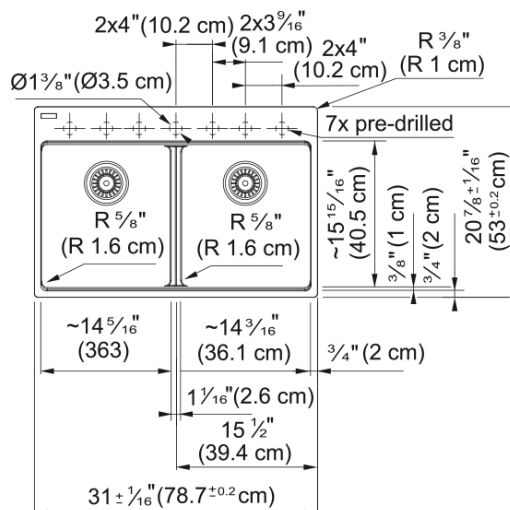

Maris Topmount Sink - MAG6201414-PWT | 114.0687.076

Technical Data

Aspect

Sink type	Sink
Type of material	Granite
Number of bowls	2
Color	Polar white
Surface finish	None

Product Dimensions

Exterior size: right to left	31
Exterior size: front to back	20.874
Large bowl size: right to left	14.252
Large bowl size: front to back	15.606
Large bowl: depth	9.492
Small bowl size: right to left	14.252
Small bowl size: front to back	15.606
Small bowl: depth	9.492

Installation

Minimum cabinet size	33"
----------------------	-----

Product specifications

Installation type	Topmount / drop in
Drain hole	3 1/2"
Position of drainer	No drainer

Product identification

Product brand	FRANKE
Product family	Maris
Collection	Maris
Certified by	IAPMO